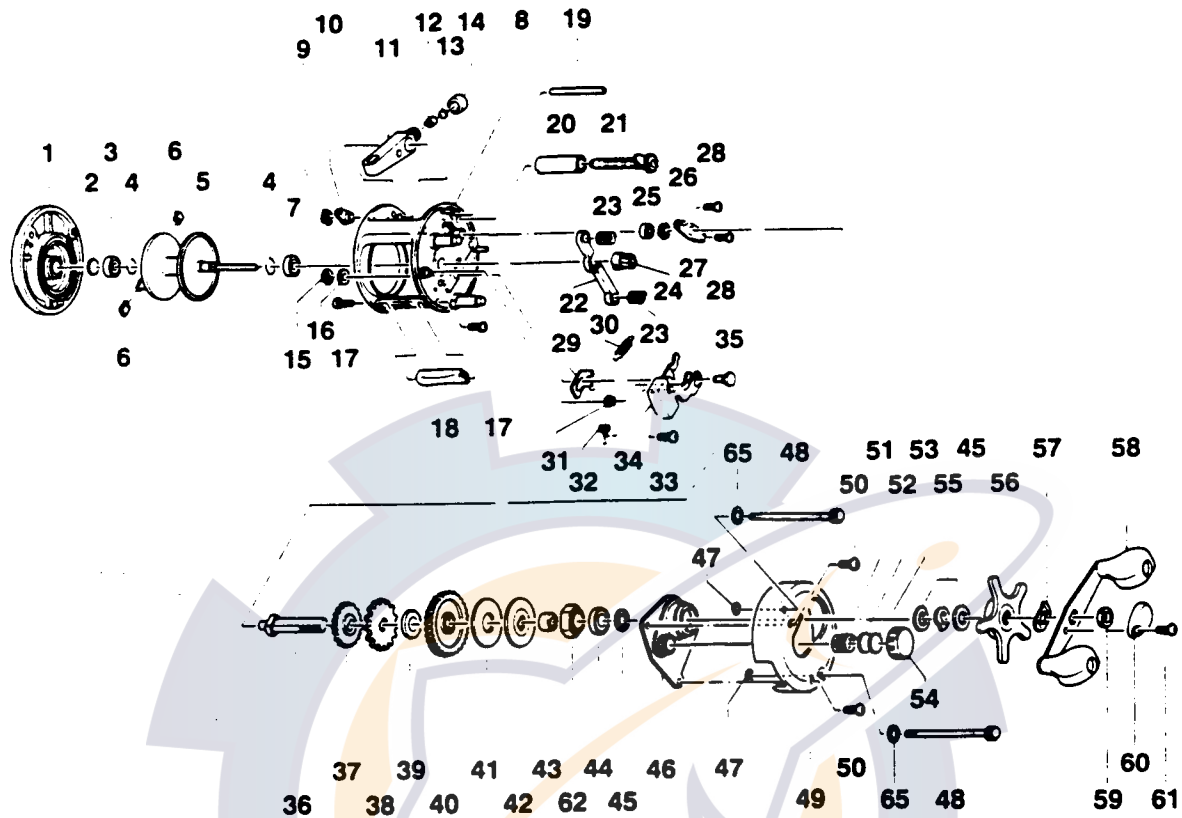

QUANTUM IR4CX

Key No.	Part No.	Description	Price	Key No.	Part No.	Description	Price
1	XX323-03	Left Side Cover Assy	13.55	33	XX050-01	Screw - Release Slider	.15
2	XX038-02	Spool Shaft Washer	.26	34	JX339-02	Release Slider Assy	1.80
3	JX106-01	Bearing - Spool Shaft	6.33	35	JX102-01	Post - Kick Lever Guide	.88
4	JX080-01	Clip Ring	.26	36	JX008-01	Crank Shaft	2.88
5	JX321-02	Spool Assy	13.75	37	JX112-01	O/S Drive Gear	.46
6	XX044-01	Brake Shoe B	.26	38	JX083-01	Trip Ratchet	.93
7	JX106-01	Bearing - Spool Shaft	6.33	39	JX111-01	Washer - Ratchet	.46
8	JX301-05	Frame Assy	29.65	40	XX012-01	Drive Gear	7.67
9	QW120-01	E-Clip - Worm Shaft	.26	41	JX059-01	Drag Disc	1.44
10	JX067-01	Bushing - Worm Shaft	.31	42	JX045-01	Drag "D" Washer	.88
11	JX347-02	Line Guide Carrier Assy	2.32	43	CW052-01	Sleeve - One Way Bearing	2.88
12	JX006-01	Line Guide Pawl	1.80	44	TW058-01	Bearing - Crank Shaft (U)	7.21
13	JX035-01	Washer - Line Guide Pawl	.26	45	JX038-01	Crank Shaft Washer	.31
14	JX007-02	Screw - Line Guide Carrier	.52	46	JX066-02	Crank Shaft Guide	3.35
15	NX092-01	E-Clip - Kick Lever Guide Post	.26	47	JX073-01	O-Ring - Thumb Screw	.31
16	XX035-01	Washer - Kick Lever Guide	.26	48	XX374-01	Thumb Screw Assy	1.24
17	JX050-01	Screw - Thumb Rest	.31	49	JX024-07	Right Side Cover	9.75
18	JX009-02	Thumb Rest	.62	50	QW123-01	Right Side Cover Screw	.15
19	JX061-01	Line Guide Carrier Guide	.98	51	JX105-01	Spring - Tension Knob	.31
20	JX016-01	Worm Shaft Guide	.72	52	QW032-02	Washer - Spool Tension	.26
21	JX372-01	Worm Shaft Assy	6.90	53	JX082-01	Washer - Cushion	.21
22	JX025-01	Pinion Yoke	.52	54	XX033-01	Spool Tension Knob	.26
23	JX040-01	Yoke Spring	.21	55	JX046-01	Spring "D" Washer	.67
24	XX011-01	Pinion Gear	5.36	56	XX355-02	Star Drag Assy	3.45
25	JX017-01	Bushing - Crank Shaft (L)	.77	57	NX054-01	Handle Washer	.26
26	QW120-01	E-Clip - Crank Shaft	.26	58	UW318-01	Handle Assy	7.00
27	JX002-01	Retainer - Crank Shaft	.57	59	QW003-01	Handle Nut	.36
28	JX107-01	Screw - Crank Shaft Retainer	.15	60	JX034-02	Handle Nut Cap	.36
29	JX077-01	Kick Lever	.57	61	QW123-01	Handle Nut Cap Screw	.15
30	JX097-01	Spring - Kick Lever	.15	62	UQ063-02	One Way Bearing	9.27
31	JX068-01	Bushing - Release Slider Guide	1.08	65	JX121-01	Washer - Thumb Screw / Clicker Spring	.21
32	JX104-01	Spring - Release Slider	.21				